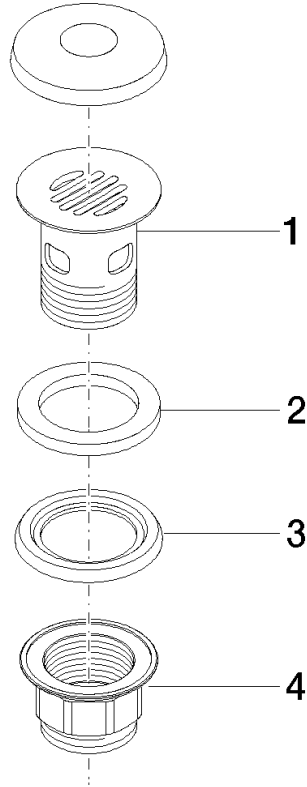

**Grated waste 1 1/4" - Champagne (22kt Gold)**

IMO

10 105 970

Fits: IMO, LULU, MADISON, MEM, TARA,  
CL.1, LISSÉ, VAIA, META, CYO

	Champagne (22kt Gold)	10 105 970-47
	Chrome	10 105 970-00
	Brushed Platinum	10 105 970-06
	Platinum	10 105 970-08
	Durabrand (23kt Gold)	10 105 970-09
	Dark Chrome	10 105 970-19
	Light Gold	10 105 970-26
	Brushed Light Gold	10 105 970-27
	Brushed Durabrand (23kt Gold)	10 105 970-28
	Matte Black	10 105 970-33
	Brushed Bronze	10 105 970-42
	Brushed Champagne (22kt Gold)	10 105 970-46
	Brushed Chrome	10 105 970-93
	Brushed Dark Platinum	10 105 970-99

## Grated waste 1 1/4" - Champagne (22kt Gold)

---

IMO

10 105 970

Only suitable for basins with an overflow.

10 105 970

10 105 970

Parts for other finishes can be found here: [Chrome](#)

### Spare parts list

No.	Item Number	Name	Quantity used	Delivery time
1	09 11 01 027-47	cup	1	30
2	09 14 05 039 90	seal	1	2
3	09 14 03 025 90	seal	1	2
4	09 23 10 020-47	nut	1	30